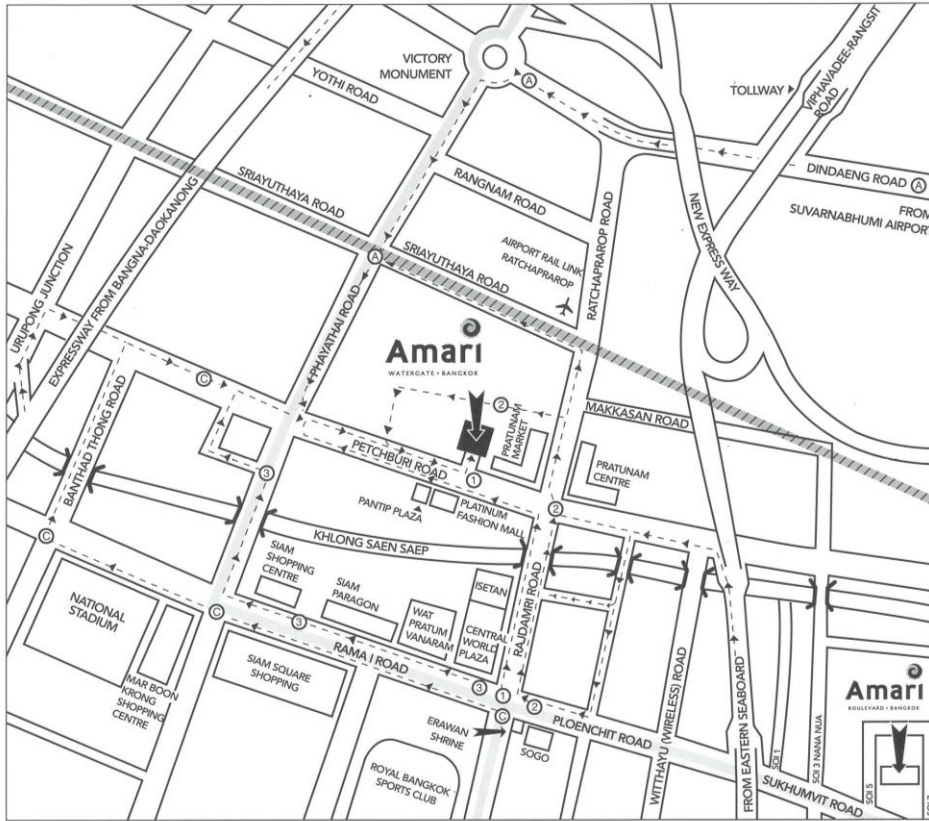

Map of the Meeting venue

## HOTEL LOCATION

The Amari Watgate Bangkok is ideally located for businessmen and tourists alike. It is situated close to Bangkok's Central World Plaza on Petchburi Road, in the Pratunam area. The hotel, therefore, has excellent access to shopping facilities, as well as convenient access to the two Airport Expressways.

- A = Access for all vehicles : From Airport via Rama 9 – Dindaeng – Victory Monument – Phayathai – Petchburi Road
- 1 = Access for private cars : Via Rajdamri – Petchburi – Phayathai U-turn
- 2 = Access for private cars : Via Rajdamri – Ratchaprarop – Bai Yoke – Soi 17 Petchburi Road
- 3 = Access for private cars : Via Rama I – Phayathai – Asia Hotel – Petchburi Road
- C = Access for coaches : From the inner city via Rama I – Banthatthong Road – Petchburi Road