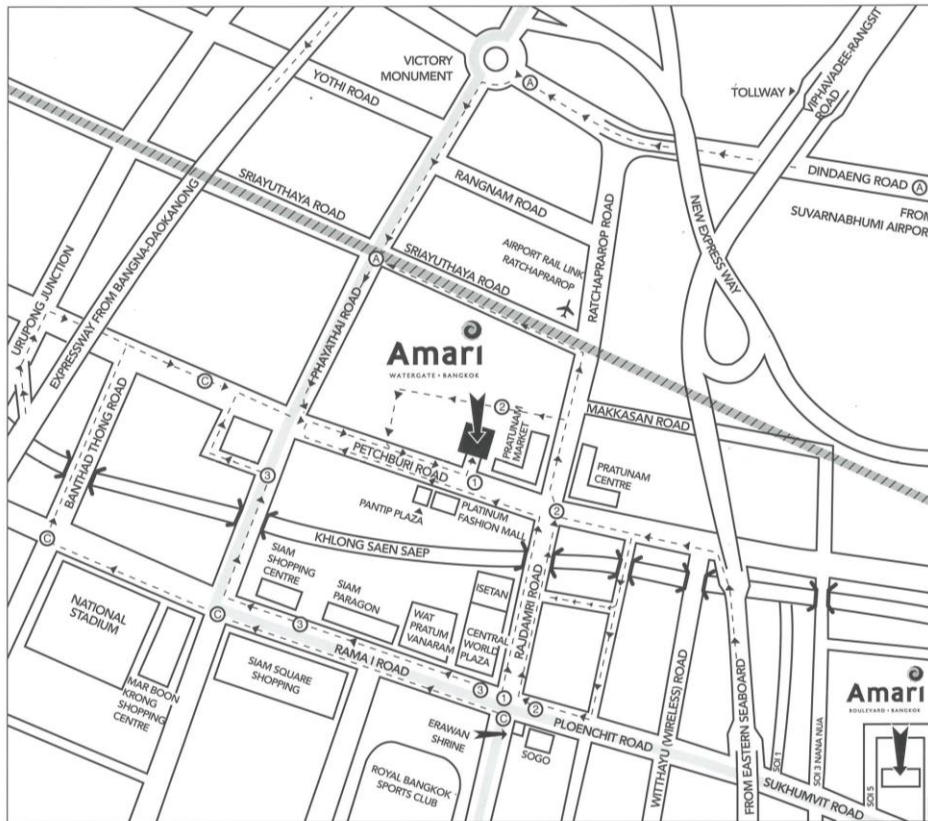

Map of the Meeting venue

HOTEL LOCATION

The Amari Watergate Bangkok is ideally located for businessmen and tourists alike. It is situated close to Bangkok's Central World Plaza on Petchburi Road, in the Pratunam area. The hotel, therefore, has excellent access to shopping facilities, as well as convenient access to the two Airport Expressways.

- A = Access for all vehicles : From Airport via Rama 9 – Dindaeng – Victory Monument – Phayathai – Petchburi Road
- 1 = Access for private cars : Via Rajdamri – Petchburi – Phayathai U-turn
- 2 = Access for private cars : Via Rajdamri – Ratchaprarop – Bai Yoke – Soi 17 Petchburi Road
- 3 = Access for private cars : Via Rama I – Phayathai – Asia Hotel – Petchburi Road
- C = Access for coaches : From the inner city via Rama I – Banthatthong Road – Petchburi Road

■ = Skytrain ▨ = Airport Rail Link